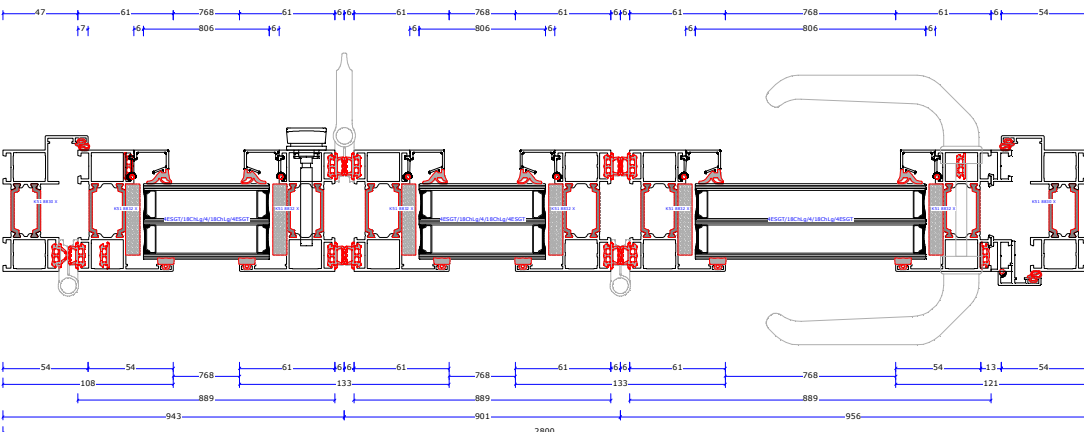

View from the outside

Position:	Construction: Pos. 3 MB-86 FOLD LINE Folding doors (B=2 800, H=2 500)	Quantity: 1
Description:	FOLDING DOOR System: MS External Fold Doors (MB-86 FOLD LINE Folding doors) External dimension of the construction: 2 800 x 2 500mm Filling: 4ESGT/18ChLg/4/18ChLg/4ESGT / 90mm horizontal muntins inside	Date:
		Page:

View from the outside

Position:	Construction: Pos. 4 MB-86 FOLD LINE Folding doors (B=2 800, H=2 500)	Quantity: 1
Description:	FOLDING DOOR System: MS External Fold Doors (MB-86 FOLD LINE Folding doors) External dimension of the construction: 2 800 x 2 500mm Filling: 4ESGT/18CHL g/4/18CHL g/4ESGT / 96cm horizontal panels inside	Date:
		Page: