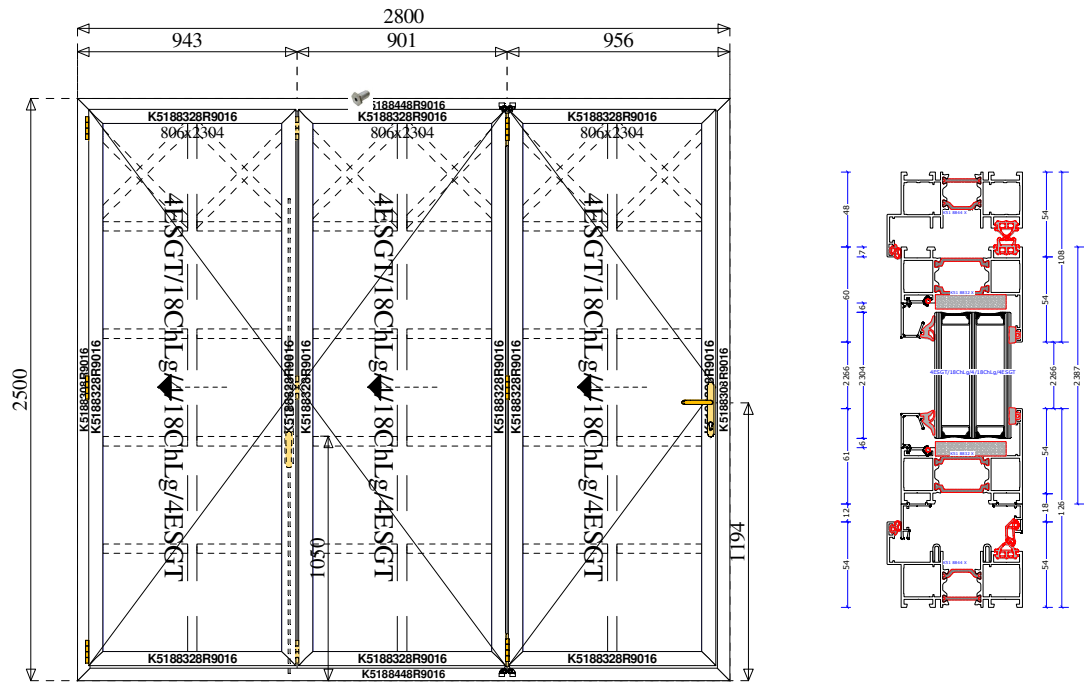

View from the outside

Position:	Construction: Pos. 3 MB-86 FOLD LINE Folding doors (B=2 800, H=2 500)	Quantity: 1
Description:	FOLDING DOOR System: MS External Fold Doors (MB-86 FOLD LINE Folding doors) External dimension of the construction: 2 800 x 2 500mm Filling: 4ESGT/18ChLg/4/18ChLg/4ESGT / 90mm horizontal muntins inside	Date:
		Page:

View from the outside

Position:	Construction: Pos. 4 MB-86 FOLD LINE Folding doors (B=2 800, H=2 500)	Quantity: 1
Description:	FOLDING DOOR System: MS External Fold Doors (MB-86 FOLD LINE Folding doors) External dimension of the construction: 2 800 x 2 500mm Filling: 4ESGT/18CHL g/4/18CHL g/4ESGT / 96cm horizontal panels inside	Date:
		Page: